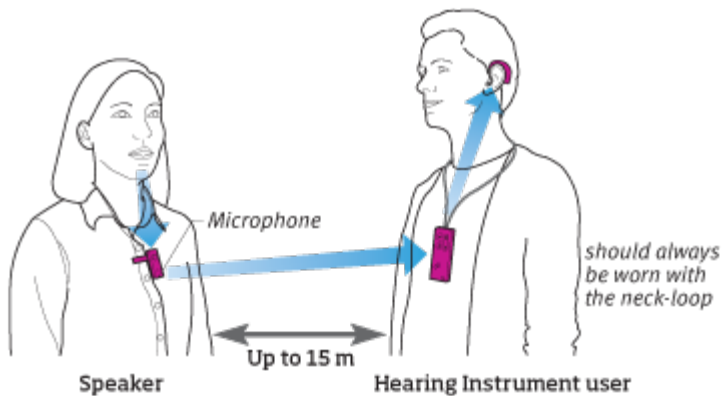

ConnectLine Microphone

The ConnectLine™ Microphone - For An Intimate Chat

The ConnectLine™ Microphone is a small, discreet wireless microphone that can be worn by the person you're talking to. The microphone transmits their voice wirelessly to your hearing instruments through the Streamer over a distance of up to 15 yards.

The ConnectLine Microphone uses advanced noise canceling technology to help filter out noise in situations where your companion might be far away, your surroundings might be noisy, or both.

How the Microphone Works:

The Microphone will transmit the speech from the Speaker directly to the Hearing instrument user.

Note: A Microphone will only work with one Streamer at a time.